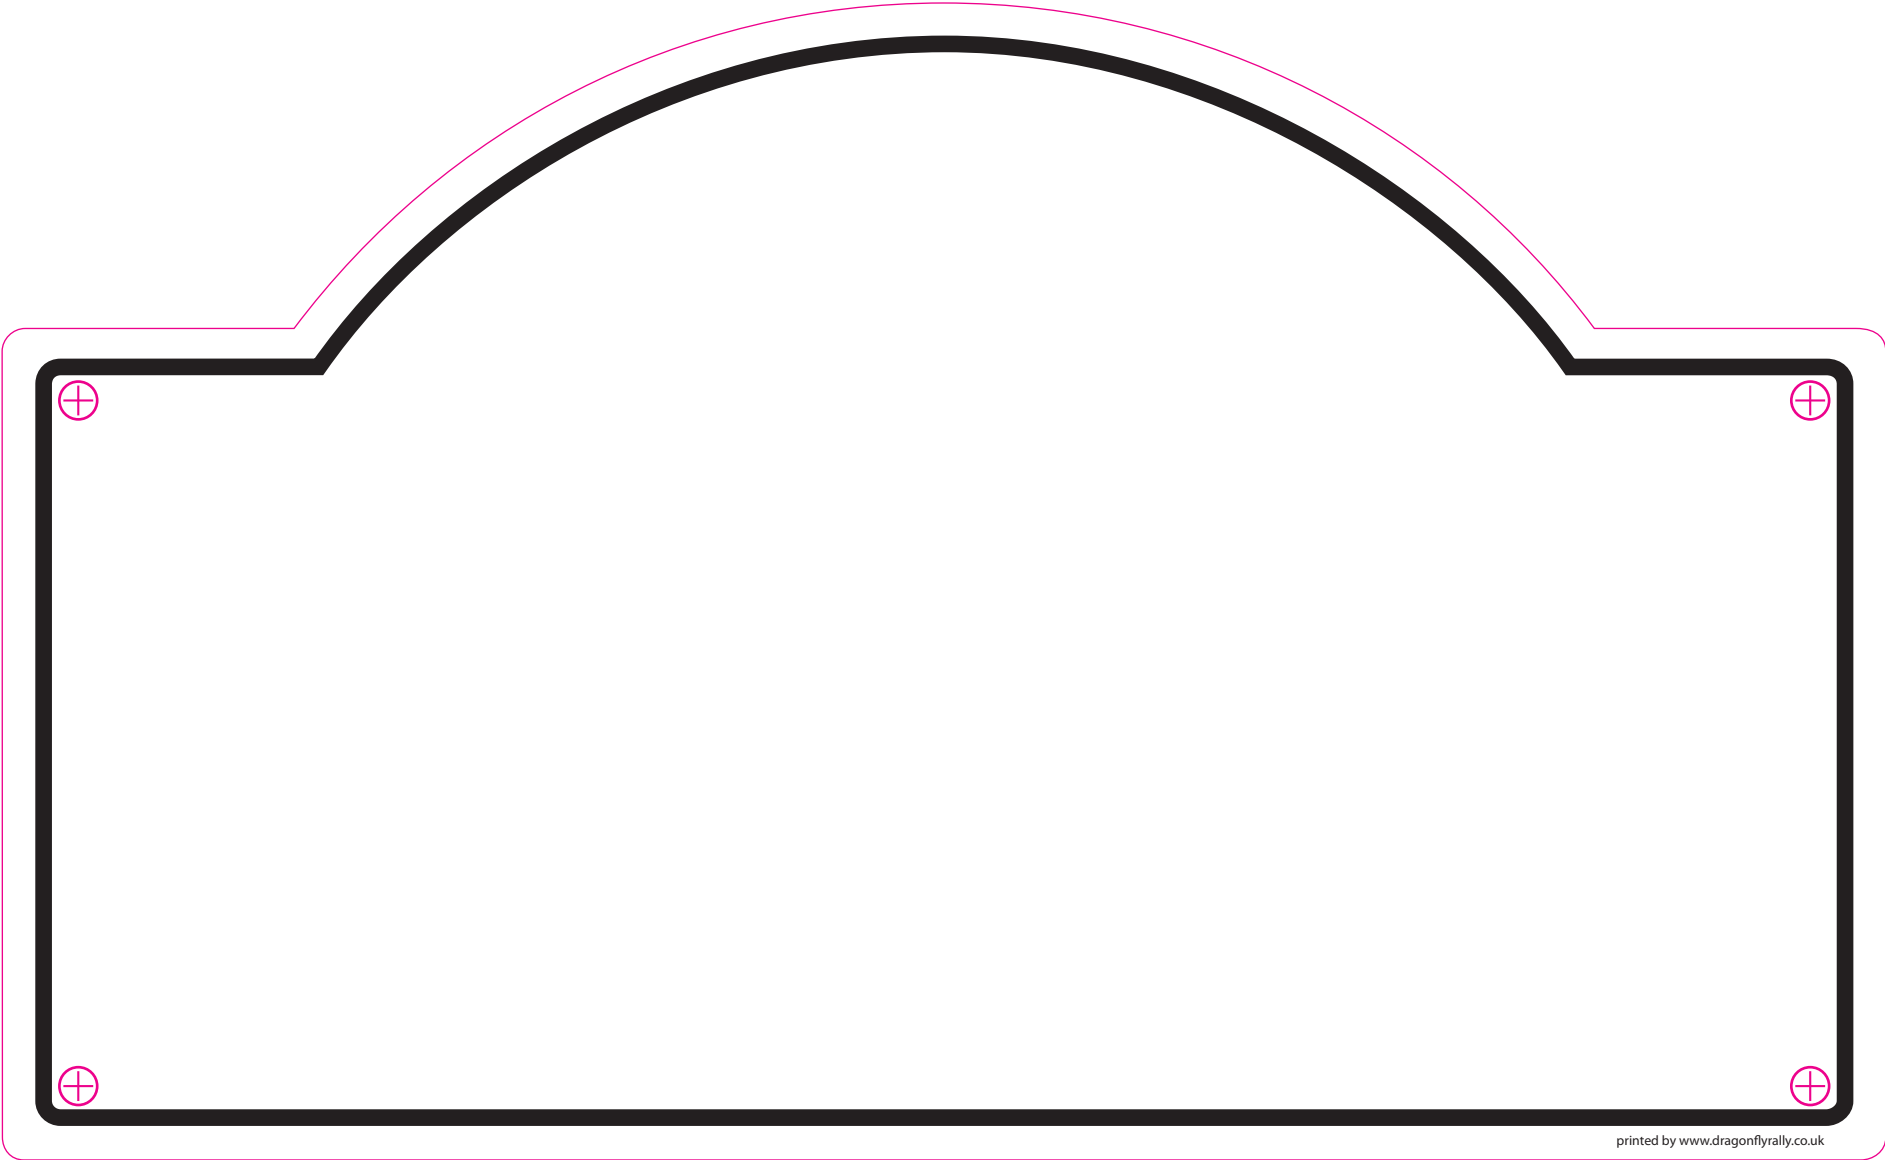

Standard Shape Rally Plate
Size Medium: 250x154mm

Magenta cut lines only