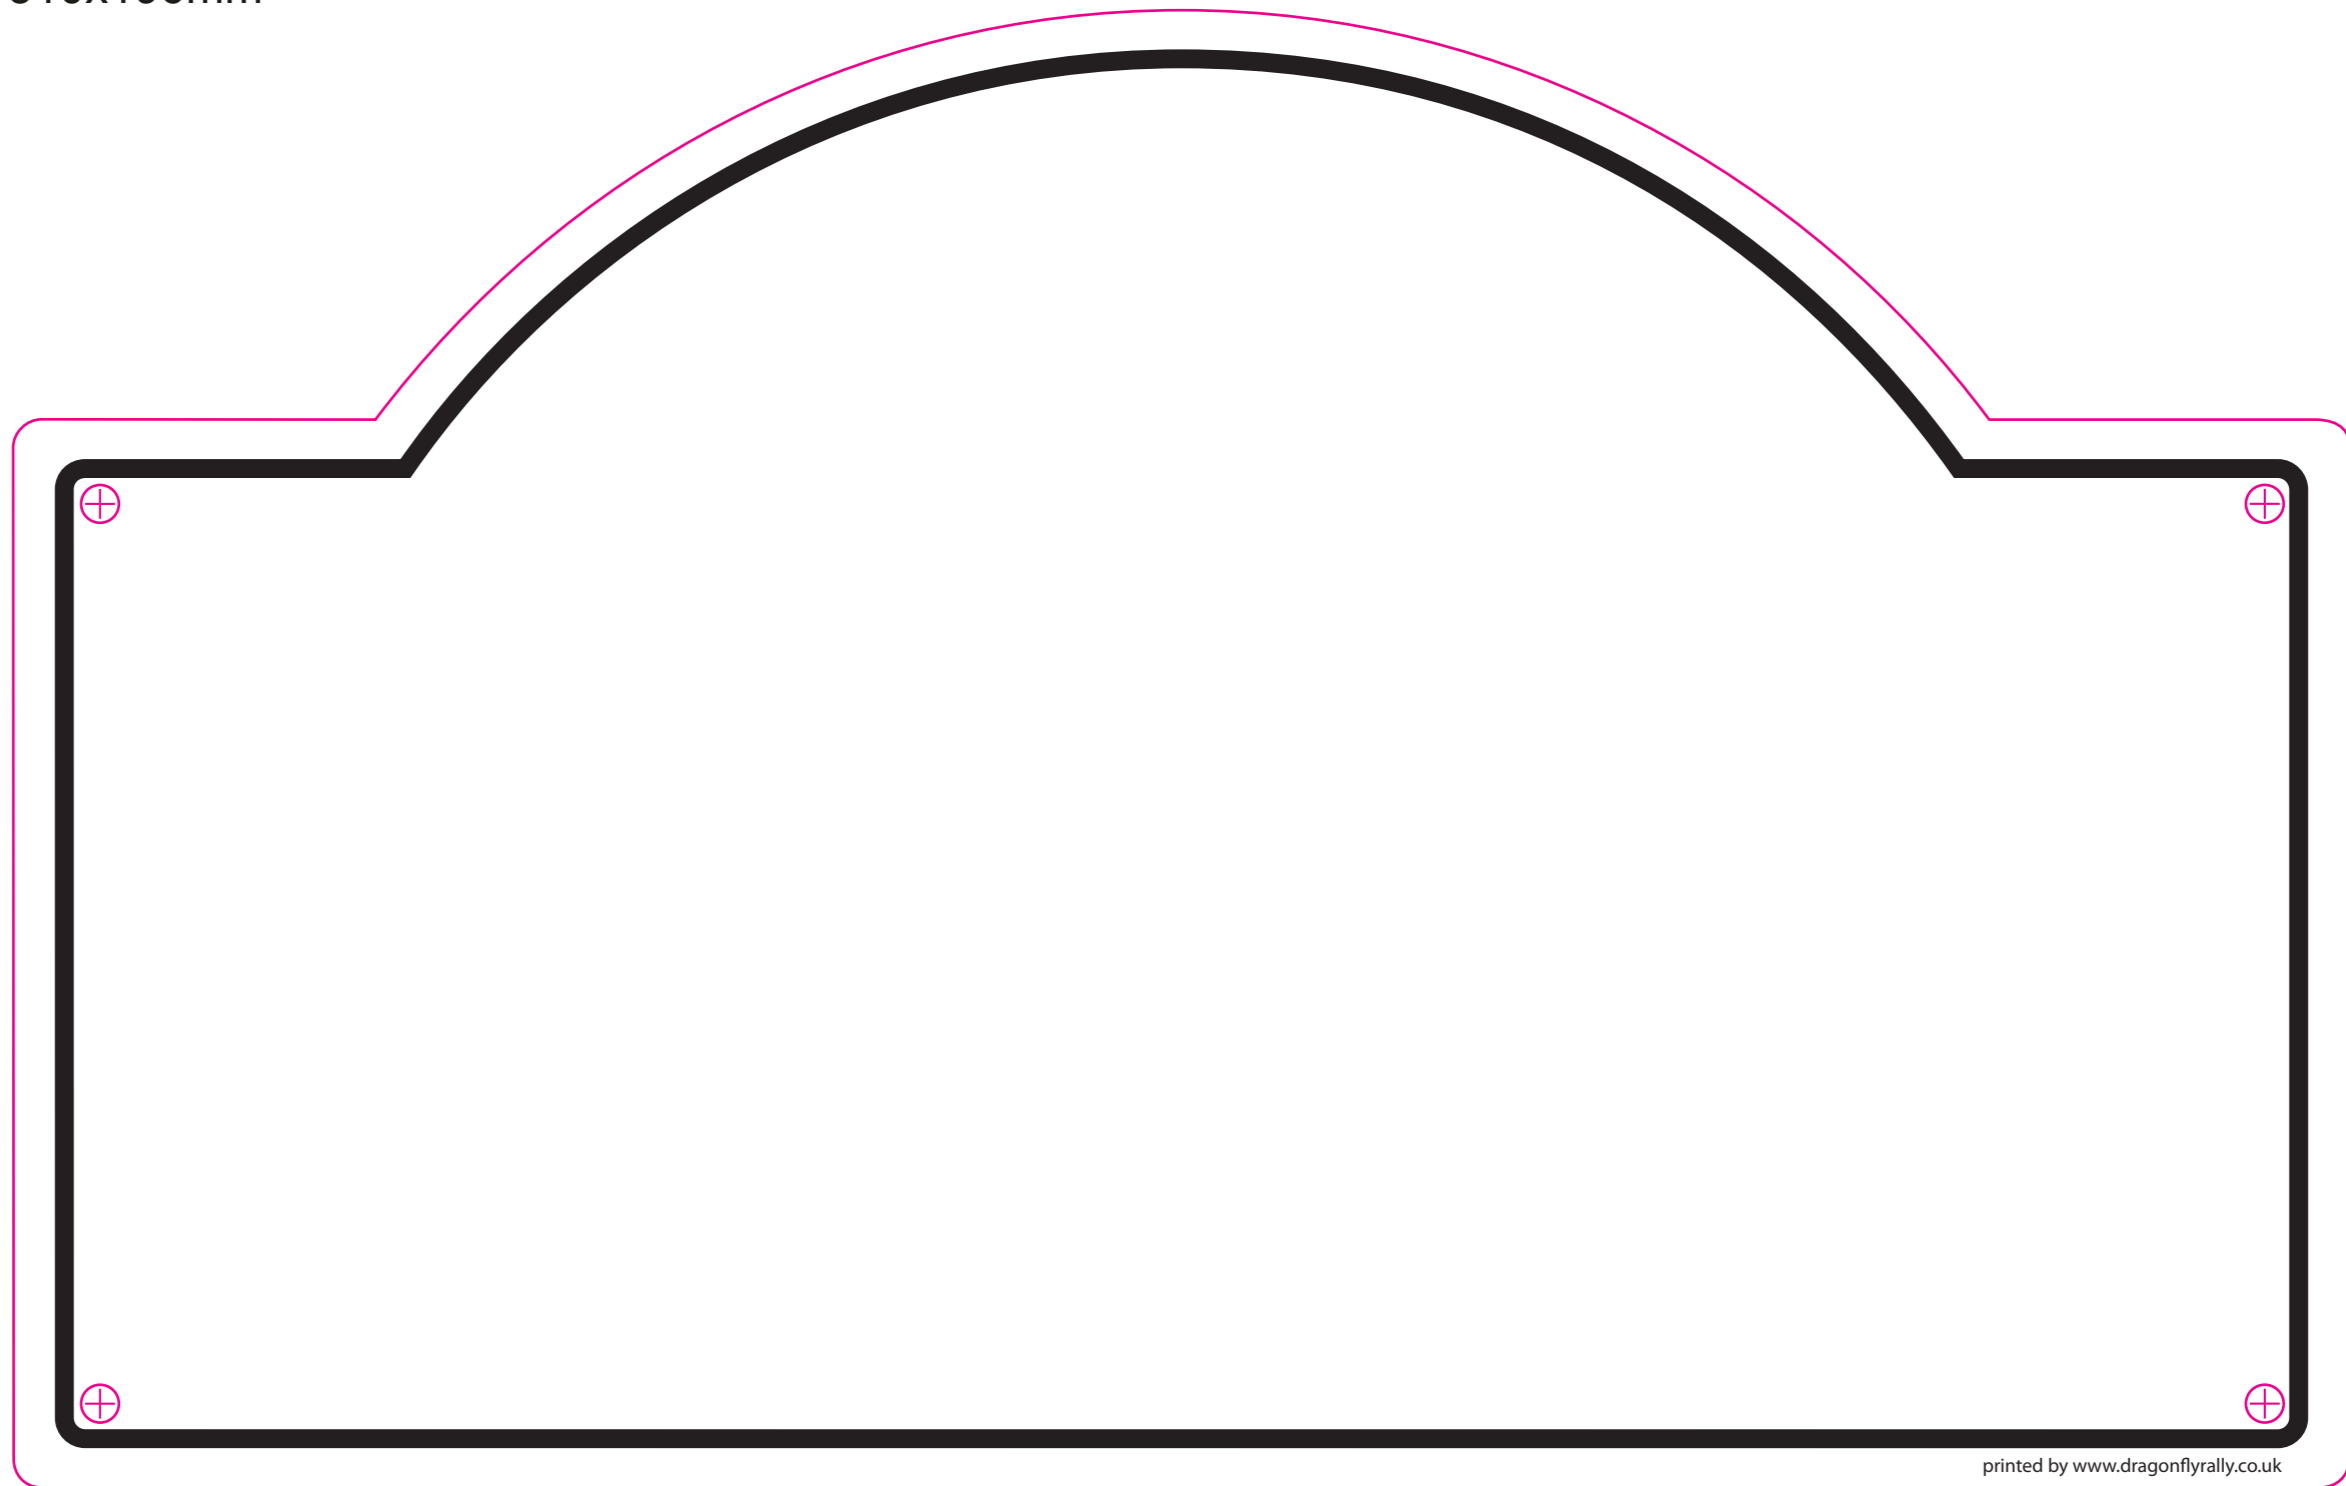

Standard Shape Rally Plate
Size Large: 310x196mm

Magenta cut lines only