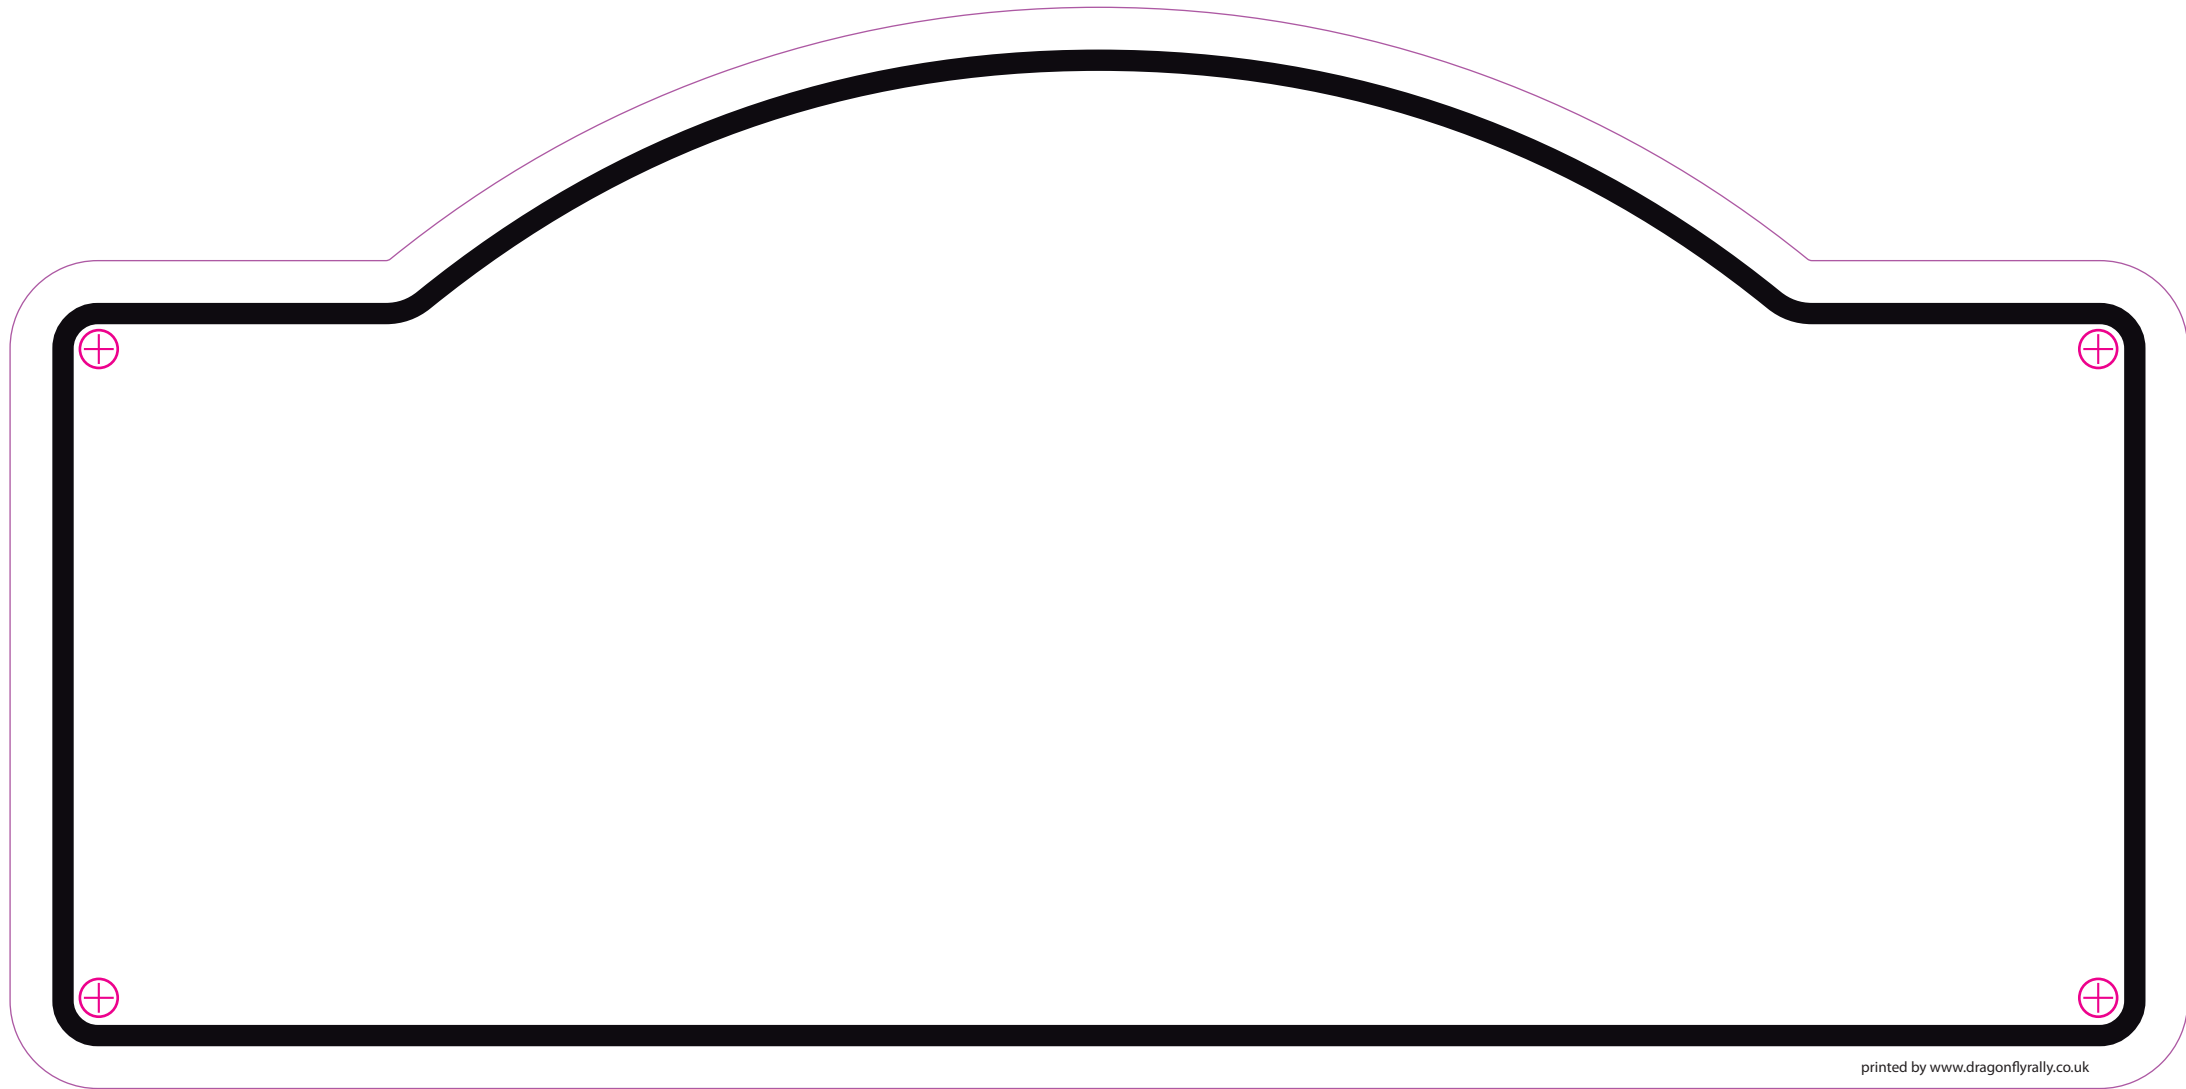

Retro Rally Plate
Size Medium: 290 x 145mm

printed by www.dragonflyrally.co.uk

Magenta cut lines only