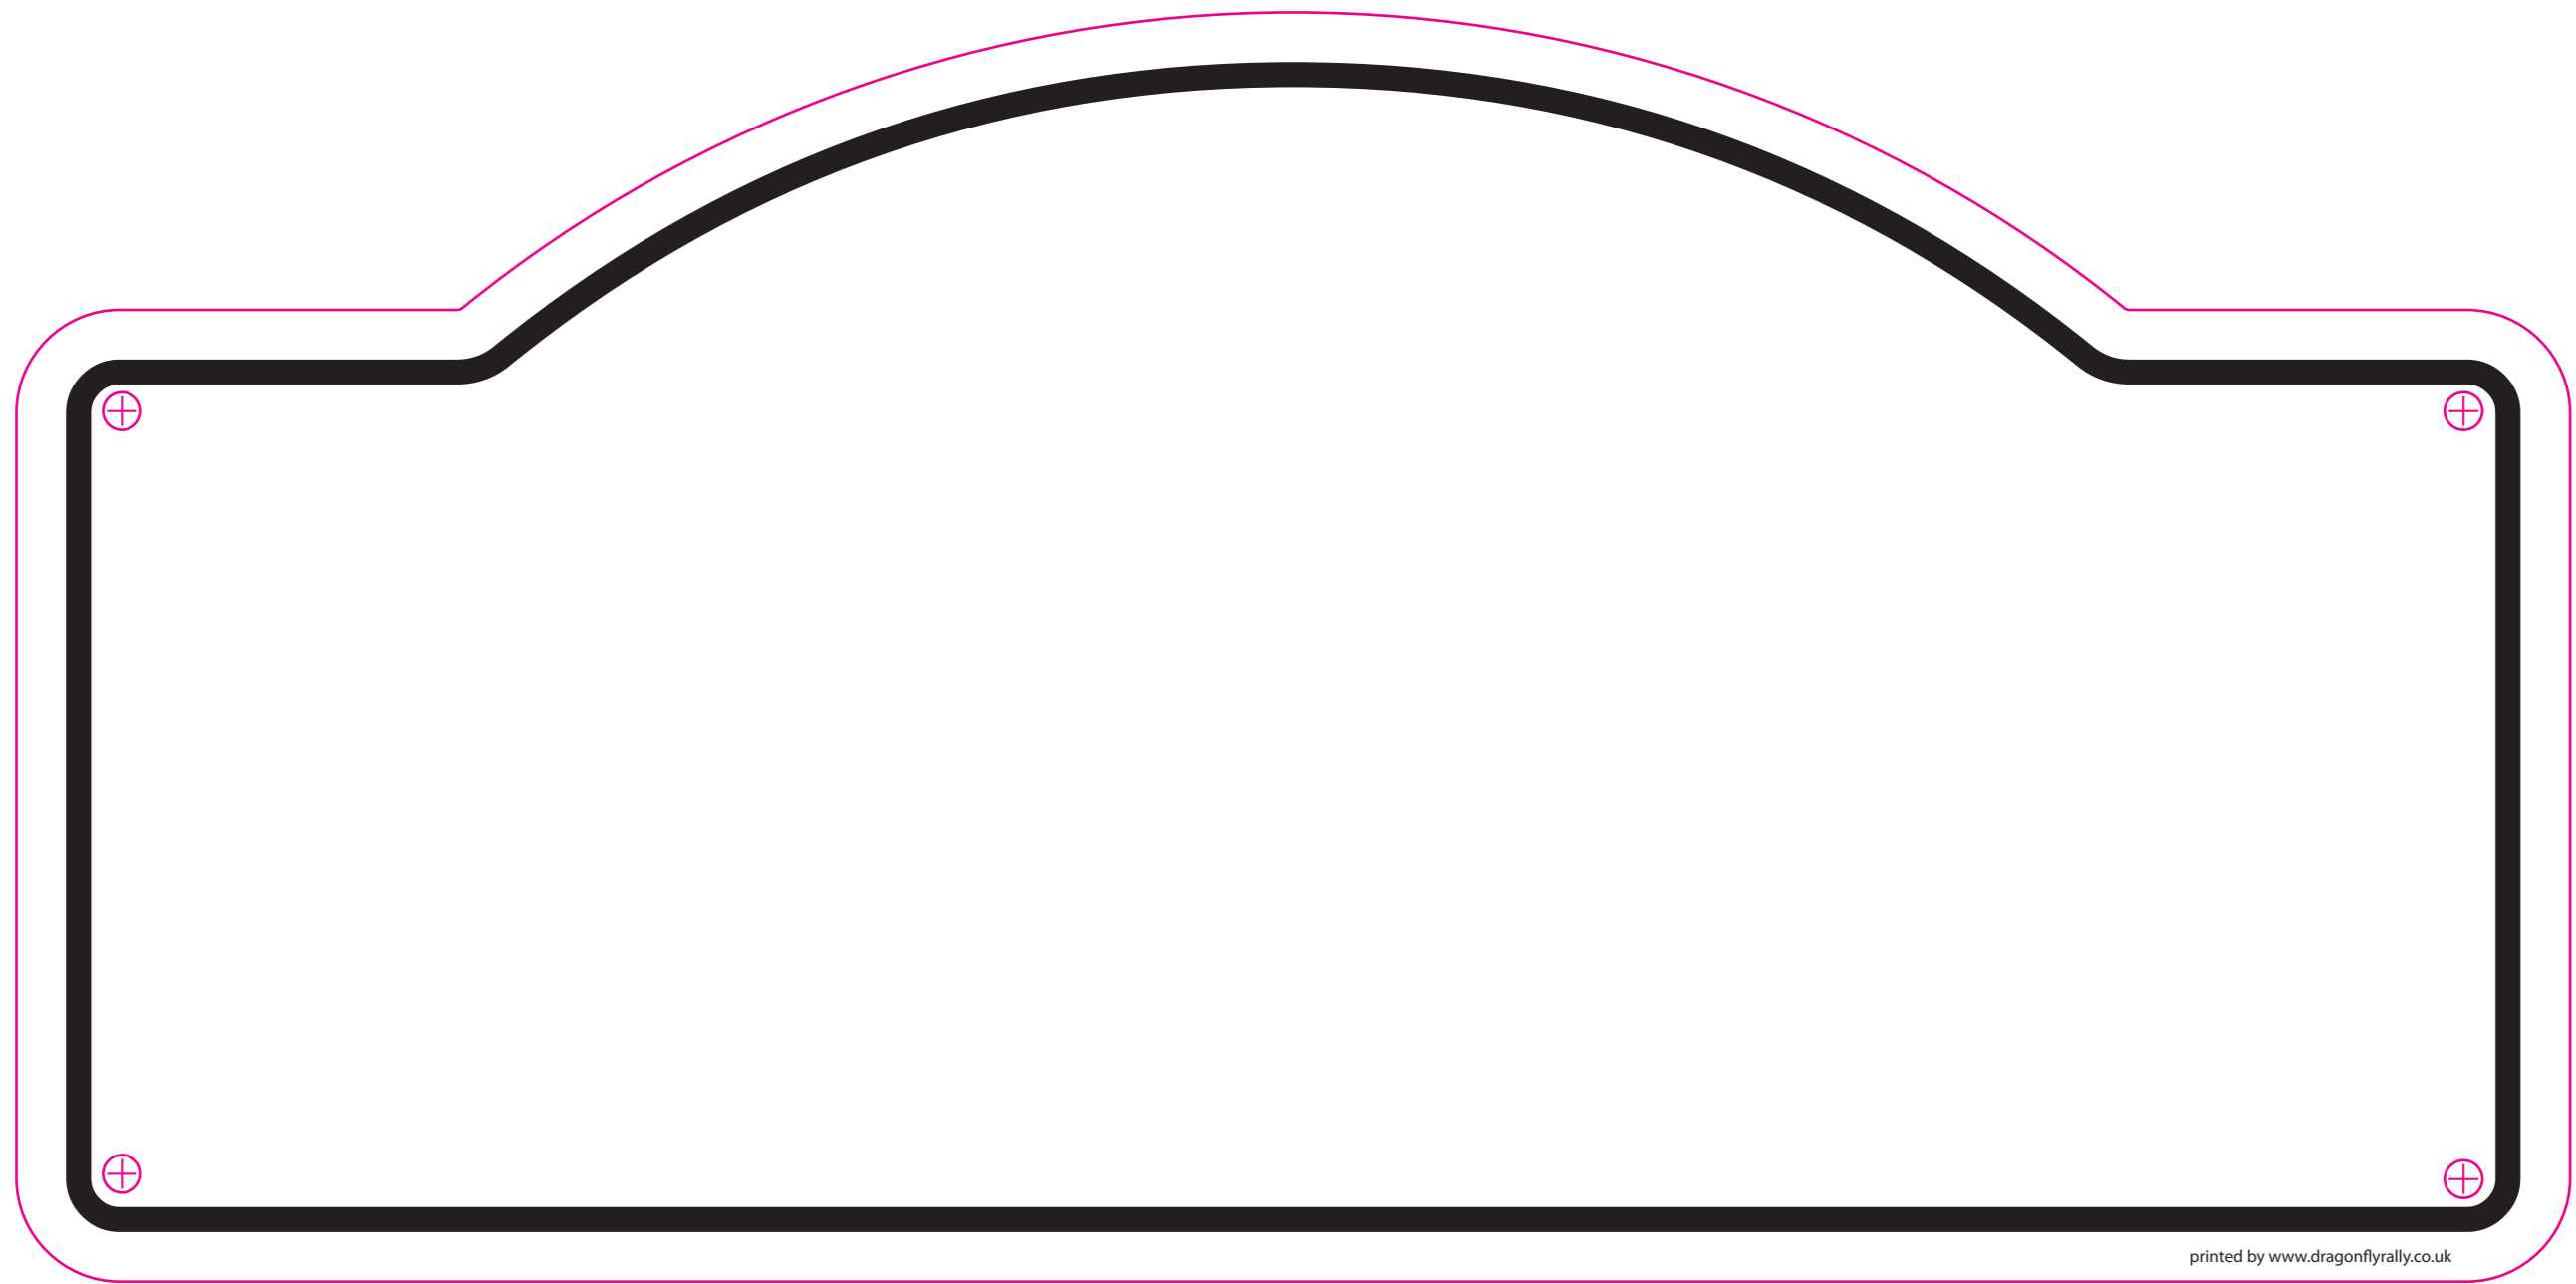

**Retro Rally Plate**  
**Size Large: 340 x 170mm**

Magenta cut lines only